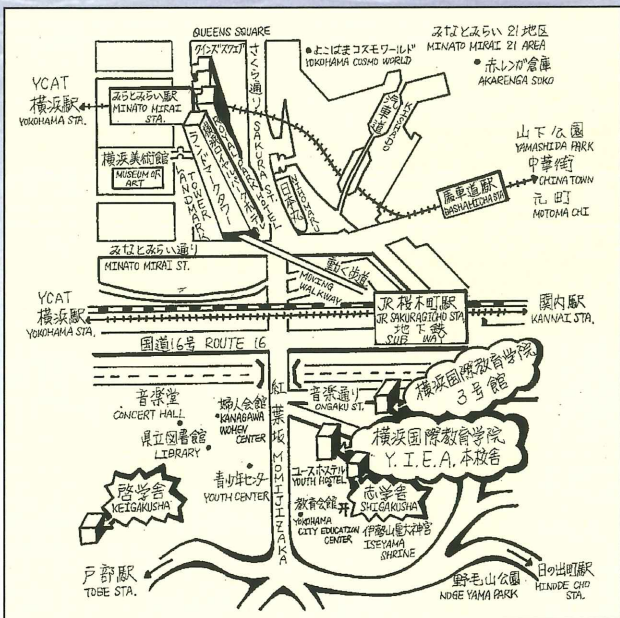

山下公園 YAMASHITA PARK

交通

- 桜木町駅 (JR・地下鉄) より徒歩4分
- みなとみらい駅 (みなとみらい線) より徒歩10分
- 日の出町 (京浜急行) より徒歩8分

Access

- Sakuragicho Station (JR Line, Subway) / 4 minutes walk
- Minato Mirai Station (MinatoMirai Line) / 10 minutes walk
- Hinodecho Station (Keiinkyuko Line) / 8 minutes walk